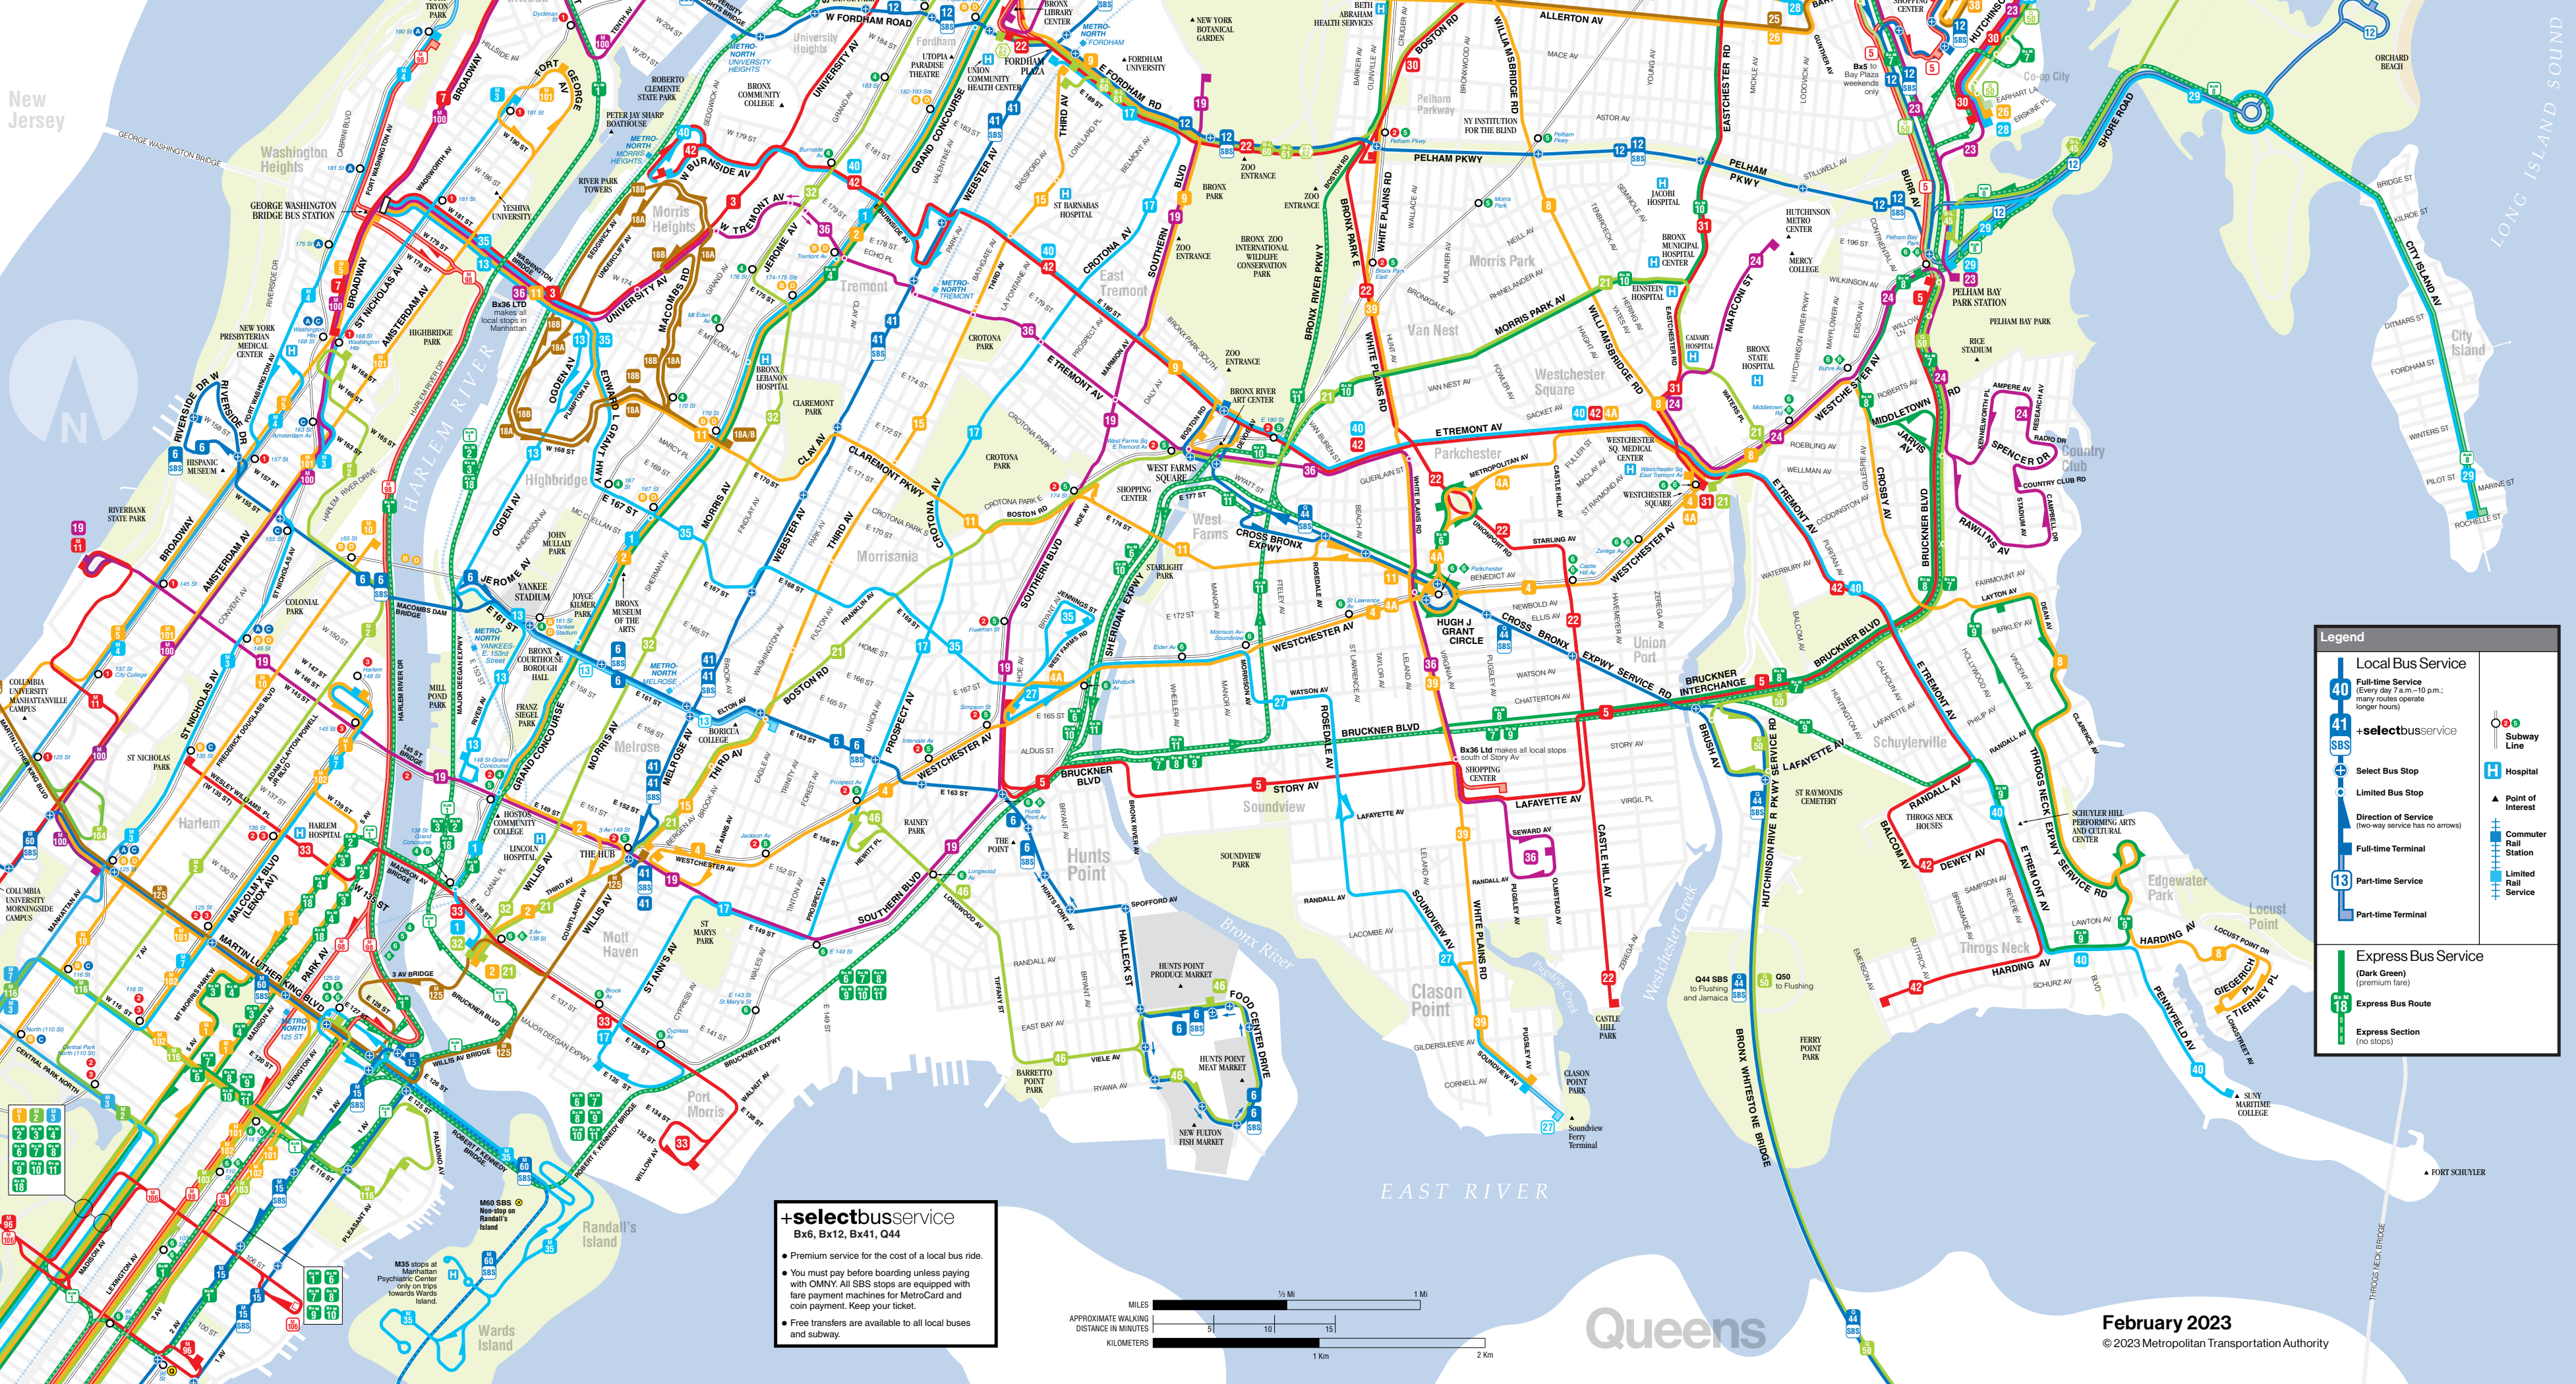

1. ### Bronx Express Bus Routes
2. **BxM1** Riverdale–East Midtown
   - **BxM2** Riverdale–West Midtown
   - **BxM3** Yonkers–Midtown
   - **BxM4** Woodlawn–Midtown
   - **BxM6** Parkchester–Midtown
   - **BxM7** Co-op City–Midtown
   - **BxM8** Pelham Bay–Midtown
   - **BxM9** Throgs Neck–Midtown
   - **BxM10** Williamsbridge–Midtown
   - **BxM11** Wakefield–Midtown
   - **BxM16** Riverdale–Downtown

Express Bus Service Bronx-Manhattan

Express routes (shown in dark green on the main map) are displayed here in multiple colors for clarity.

Legend

- Express bus service
- No-stop route segment
- Part-time

Legend

- Express bus service
- No-stop route segment
- Part-time

Legend

— Local Bus Service	— Full-time Service (Every day 7 a.m. – 10 p.m.; many routes operate longer hours)	— +selectbus service	— Select Bus Stop	— Limited Bus Stop (two-way service has no arrows)	— Hospital
— Direction of Service (two-way service has no arrows)	— Full-time Terminal	— Part-time Service	— Part-time Terminal	— Point of Interest	— Commuter Rail Station
— Express Bus Service (Dark Green/Green/Lime)	— Express Bus Route	— Express Section (No stops)		— Limited Rail Service	— Port Authority